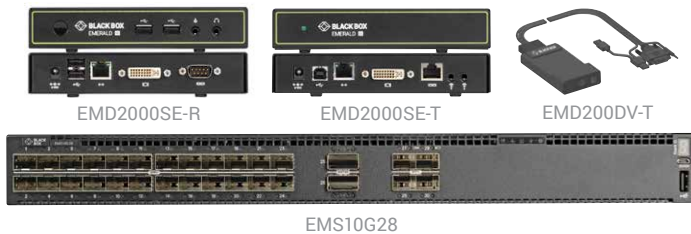

INTRODUCING UNIFIED KVM – A WHOLE NEW CLASS OF KVM

HIGH-PERFORMANCE HD AND 4K KVM OVER IP

Emerald™ is a new high-performance KVM matrix switching solution developed by Black Box. The zero-client based KVM-over-IP platform delivers pixel-perfect HD or 4K/UHD video resolution over an IP network. It provides KVM connectivity between any combination or number of physical and virtual desktops and servers. Emerald supports true USB emulation, letting you connect external hard drives, Wacom® tablets and other high-speed USB 2.0 devices.

Emerald is the first KVM platform to support 4K video at 60 Hz over standard IP network switches and connections. Even if you're not quite ready for 4K, you're still ready for Emerald. Start with Emerald SE at HD resolutions and add 4K at your own pace. Your Emerald KVM network can start small, but it's infinitely scalable just by adding endpoints with no additional chassis or cards needed. Or add the USB-powered Emerald Zero U DVI Transmitter for instant scalability that consumes zero rack space while transmitting visually lossless full HD video. With Emerald, you're always ready for the future – no matter what form it takes.

Emerald System Components

- Emerald HD or 4K Transmitters/Receivers
- Emerald IP Switches
- Emerald ZeroU Transmitter
- Emerald SFP Modules

FUTUREPROOF

HD and 4K video transmission over standard IP network infrastructure. Ready for whatever comes next.

INFINITELY SCALABLE

Unlimited scalability of endpoints (non-blocking). Highly configurable. No distance limitations.

COMPLETELY LOSSLESS COMPRESSION

Pixel-perfect image transmission with every pixel visualised at 60 fps with 10-bit color depth.