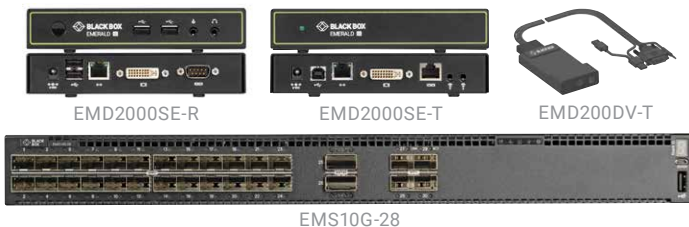

## INTRODUCING UNIFIED KVM – A WHOLE NEW CLASS OF KVM

### HIGH-PERFORMANCE HD AND 4K KVM-OVER-IP

Emerald™ is a high-performance KVM matrix switching and extension solution developed by Black Box. The zero-client based platform delivers visually lossless HD or pixel-perfect 4K/UHD video resolution over an IP network. It provides KVM connectivity between any combination or number of physical and virtual machines and supports true USB emulation, letting you connect external hard drives, Wacom® tablets and other high-speed USB 2.0 devices.

Your Emerald KVM network can start small, but it's infinitely scalable just by adding endpoints with no additional chassis or cards needed. Even if you're not quite ready for 4K, you're still ready for Emerald. Start with Emerald SE at HD resolutions and add 4K at your own pace. Or add the USB-powered Emerald ZeroU DVI Transmitter for instant scalability that consumes zero rack space while transmitting visually lossless full HD video. With Emerald, you're always ready for the future – no matter what form it takes.

### FUTUREPROOF

Zero-client based HD (DVI) and 4K (DisplayPort) video transmission over standard IP network infrastructure. Ready for whatever comes next.