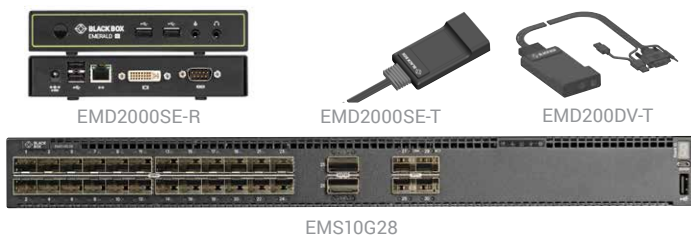

## INTRODUCING UNIFIED KVM – A WHOLE NEW CLASS OF KVM

### HIGH-PERFORMANCE HD AND 4K KVM OVER IP

Emerald™ is a high-performance KVM matrix switching and extension solution developed by Black Box. The zero-client based platform delivers visually lossless HD or pixel-perfect 4K/UHD video resolution over an IP network. It provides KVM connectivity between any combination or number of physical and virtual machines and supports true USB emulation, letting you connect external hard drives, Wacom® tablets and other high-speed USB 2.0 devices.

Your Emerald KVM network can start small, but it's infinitely scalable just by adding endpoints with no additional chassis or cards needed. Even if you're not quite ready for 4K, you're still ready for Emerald. Start with Emerald SE at HD resolutions and add 4K at your own pace. Or add the USB-powered Emerald ZeroU DVI Transmitter for instant scalability that consumes zero rack space while transmitting visually lossless full HD video. With Emerald, you're always ready for the future – no matter what form it takes.

### FUTUREPROOF

Zero-client based HD (DVI) and 4K (DisplayPort) video transmission over standard IP network infrastructure. Ready for whatever comes next.